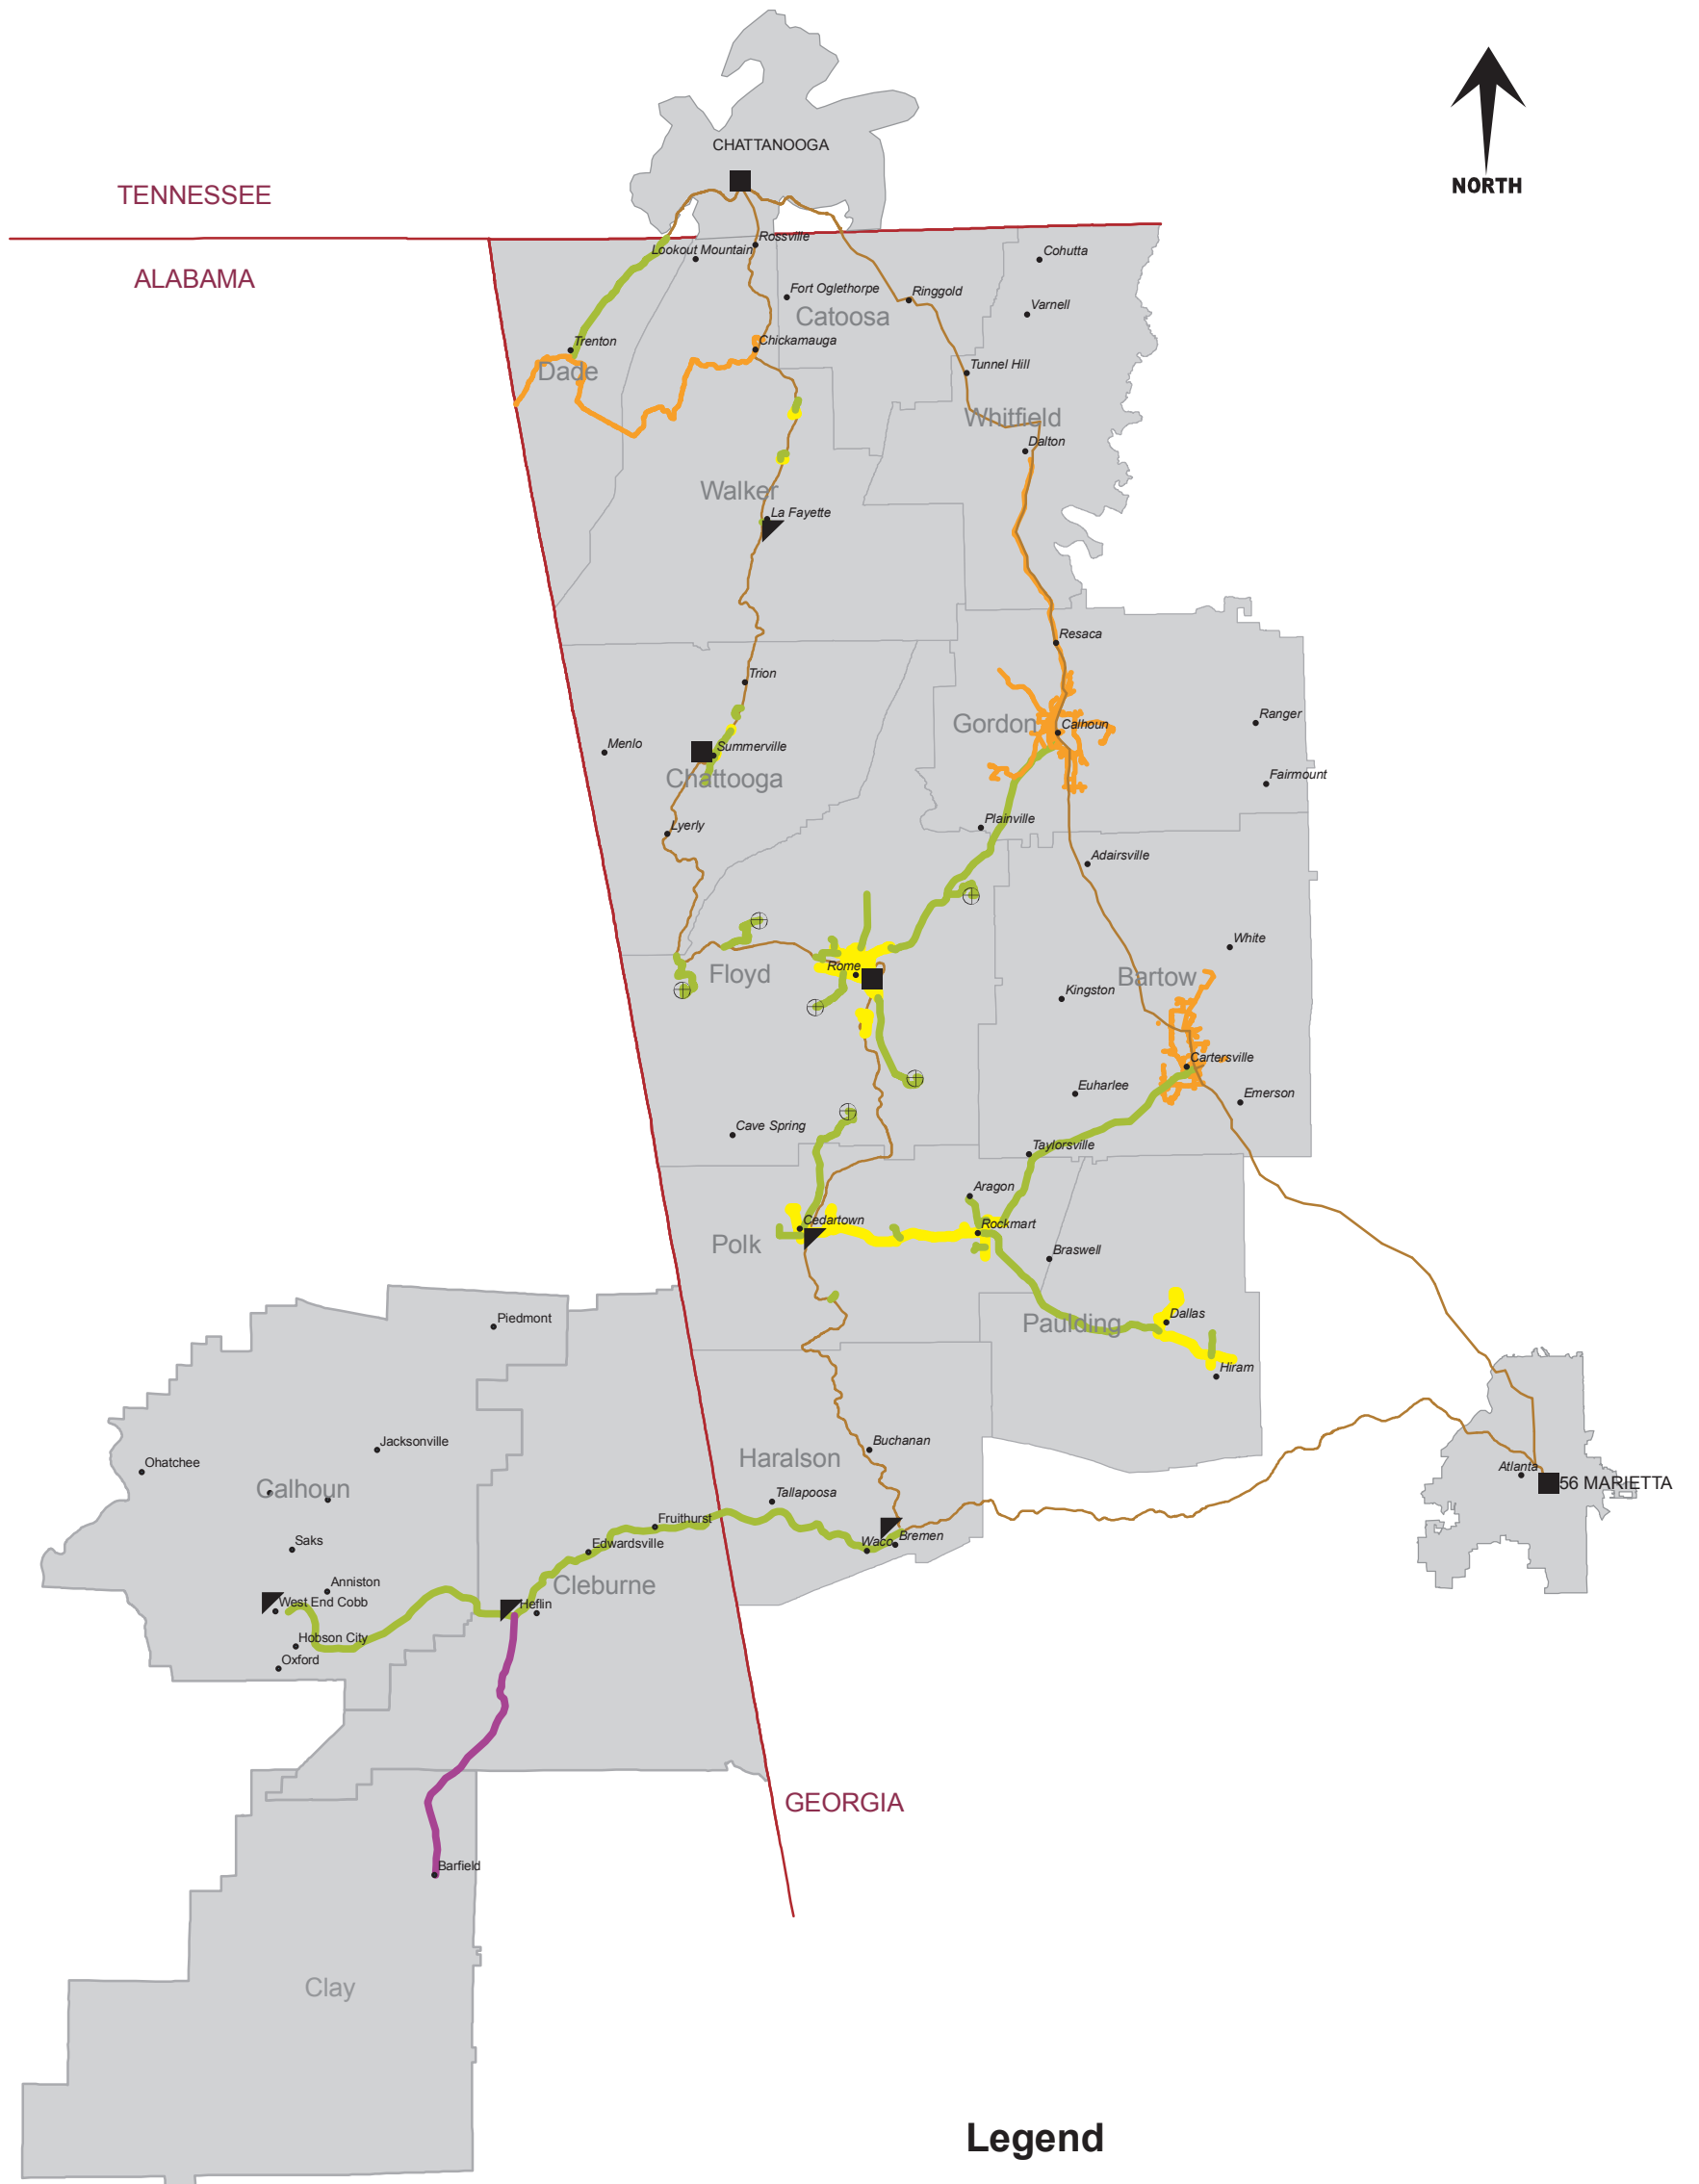

APPALACHIAN VALLEY FIBER NETWORK

MAY 18, 2010

Legend

-  BTOP Proposed New Fiber
-  Dark Fiber IRU/Lease
-  Existing Parker Fiber
-  Existing Fiber
-  Project Reinvestment Extension
-  800 MHz Public Safety Communications System
-  POP
-  POP-Colocation